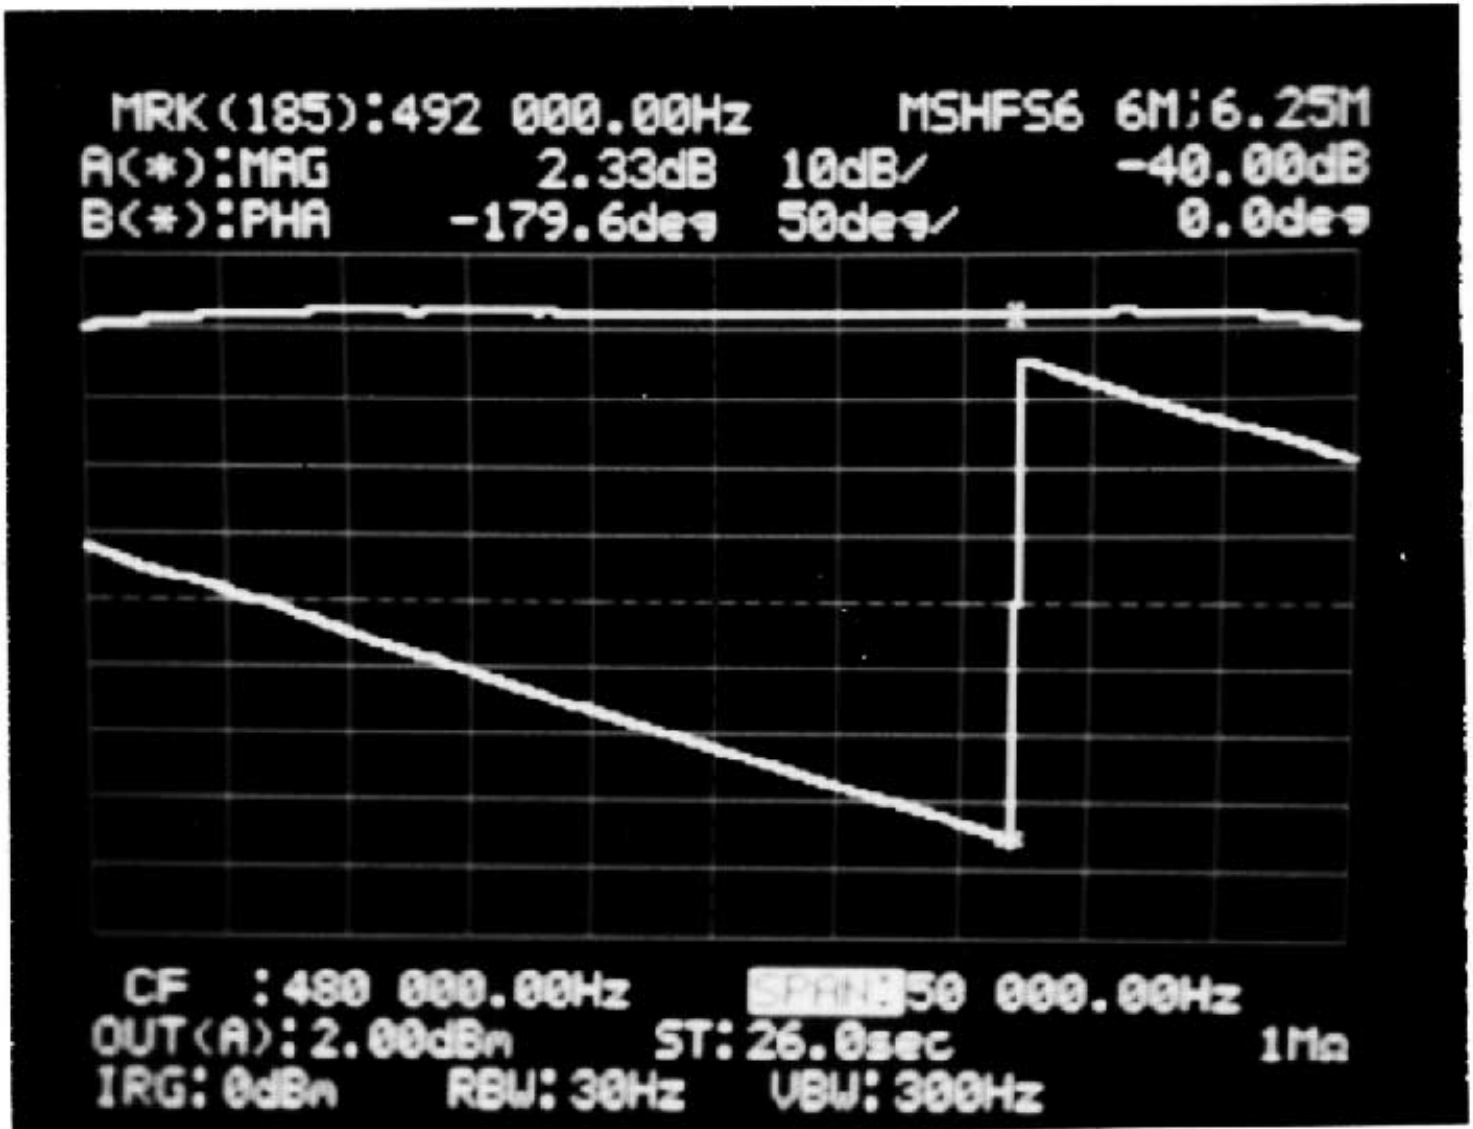

Figure 3

This Bode plot represents the passband of the MSHFS6 filter.